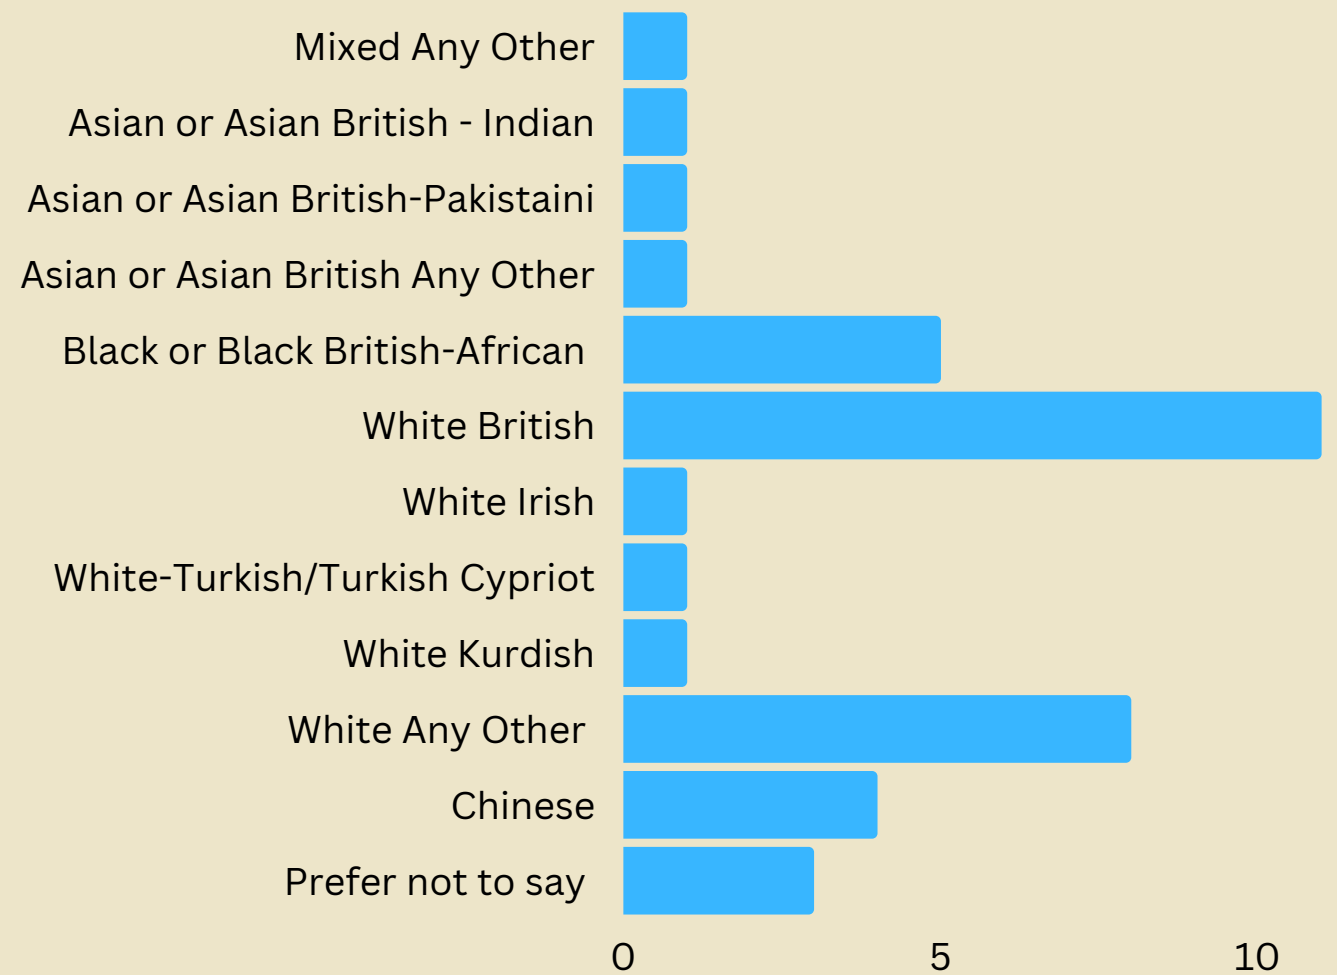

"Everything is good"

"Do it again!"

"It's a lovely atmosphere"

Many thanks to our funders:

St Luke's Super Stew Community Feast
24th November 2022

Age range of attendees:

Who came:

Ethnicity