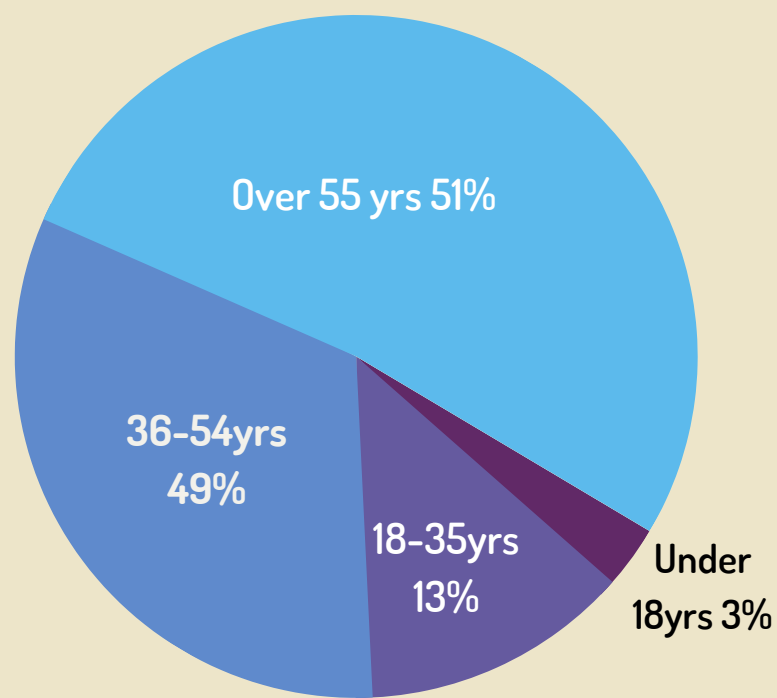

98% rated 4 or 5 stars
★★★★★

Number of attendees to the event:
56 Adults 23 Children
This survey is based on 43 responses

Impact:

"Inspired me to want to join a cookery classes "

"increased my understanding of food waste"

"Everything is good"

"Do it again!"

"It's a lovely atmosphere"

Many thanks to our funders:

St Luke's Super Stew Community Feast
24th November 2022

Age range of attendees:

Who came:

Ethnicity