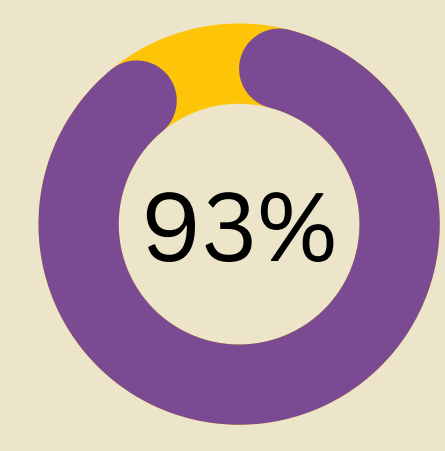

St Lukes' Super Stew Community Feast Report

On Thursday 24th November 2022, St Luke's invited our members and local residents from 5-8pm to join us at St Luke's Community Centre for a free Super Stew Community Feast. We had 79 local residents enjoy creating art with our resident artist and entertainment from a singer/guitarist. We also had an information table giving out information packs on cost of living support from local agencies and St Luke's services and activities.

98% rated 4 or 5 stars
★★★★★

Number of attendees to the event:
56 Adults 23 Children
This survey is based on 43 responses

Impact:

"Inspired me to want to join a cookery classes "

"increased my understanding of food waste"

"helped me feel part of the community "

"helped me find out more about what's on at the centre ",

"made me feel good "

"given me information about cost of living support available "

Quotes from the community:

"It's a lovely atmosphere"

"St Luke's is so good"

"Very good, carry on your impressive work"

"Well done,well organised,well prepared"

"{Community feast} Always help me, thanks"

"Thanks for everything"

"Its a great idea"

"Everything is good"

"Do it again!"

"It's a lovely atmosphere"

Many thanks to our funders: