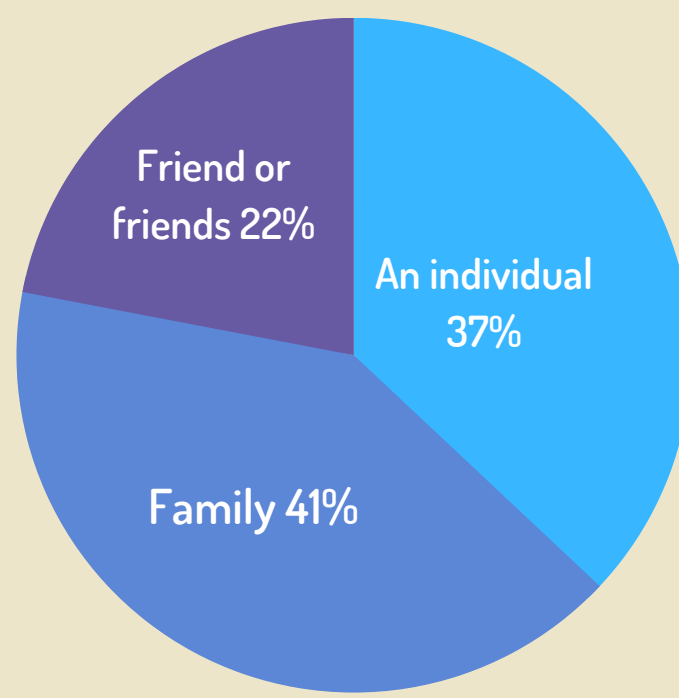

98% rated 4 or 5 stars
★★★★★

Number of attendees to the event:
56 Adults 23 Children
This survey is based on 43 responses

Impact:

"Inspired me to want to join a cookery classes "

"increased my understanding of food waste"

"Everything is good"

"Do it again!"

"It's a lovely atmosphere"

Many thanks to our funders:

St Luke's Super Stew Community Feast
24th November 2022

Age range of attendees:

Who came:

Ethnicity