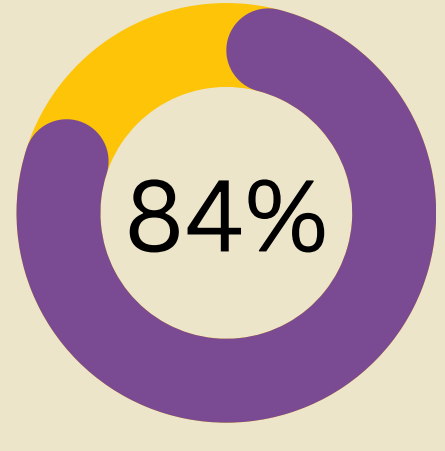

"made me feel good "