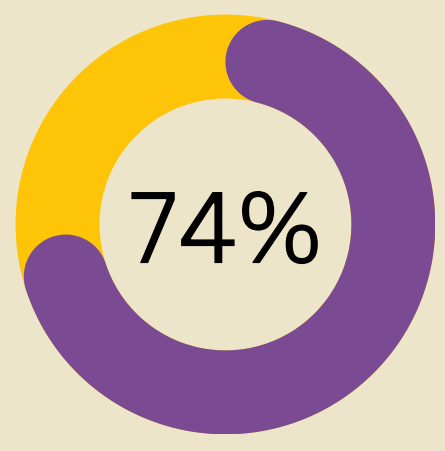

"helped me find out more about what's on at the centre ",