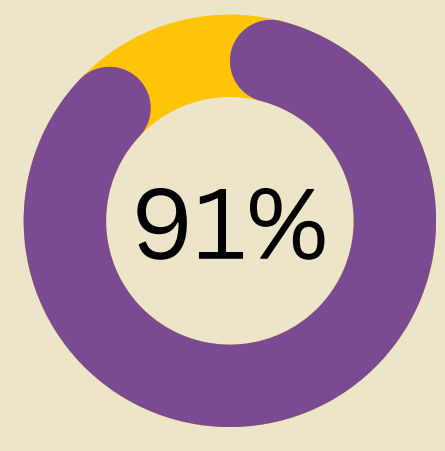

98% rated 4 or 5 stars
★★★★★

Number of attendees to the event:
56 Adults 23 Children
This survey is based on 43 responses

Impact:

"Inspired me to want to join a cookery classes "

"increased my understanding of food waste"