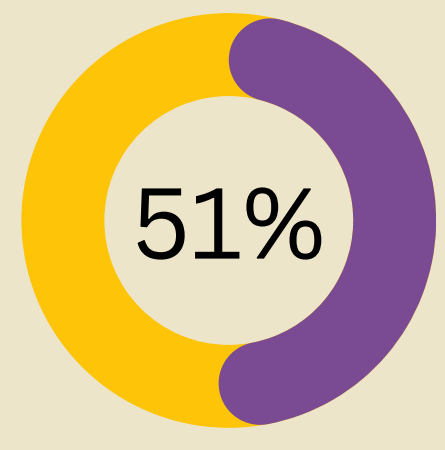

St Lukes' Super Stew Community Feast Report

On Thursday 24th November 2022, St Luke's invited our members and local residents from 5-8pm to join us at St Luke's Community Centre for a free Super Stew Community Feast. We had 79 local residents enjoy creating art with our resident artist and entertainment from a singer/guitarist. We also had an information table giving out information packs on cost of living support from local agencies and St Luke's services and activities.

98% rated 4 or 5 stars
★★★★★

Number of attendees to the event:
56 Adults 23 Children
This survey is based on 43 responses

Impact:

"Inspired me to want to join a cookery classes "

"increased my understanding of food waste"